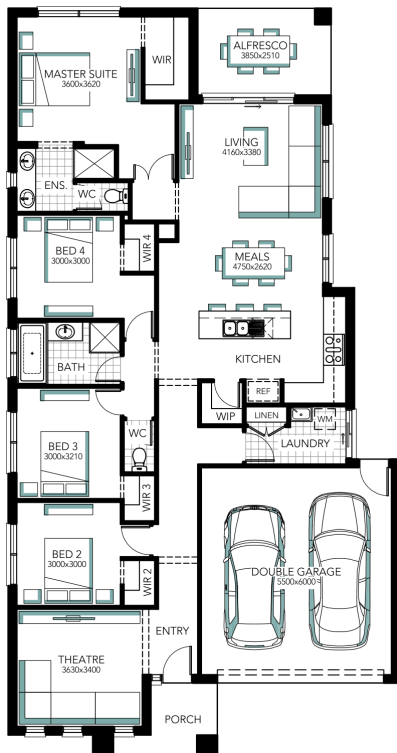

Newbury 23

Address

411 Yarrabee Park

Lot Width

14.00

Lot size

819.00 m²

House size

208.94 m²

Your Inclusions

- Enjoy the luxury of Essastone to your kitchen benchtops
- Beautiful Beaumont Tiles to your wet and dry area tiling
- Your home will stay cosy and warm with ducted gas heating and wall mounted control.
- Comfortable carpets and underlay to your bedrooms and lounge
- Seamless transition into your showers with tiled shower bases.
- 900mm stainless steel freestanding cooker and canopy rangehood for the Chef in the family.